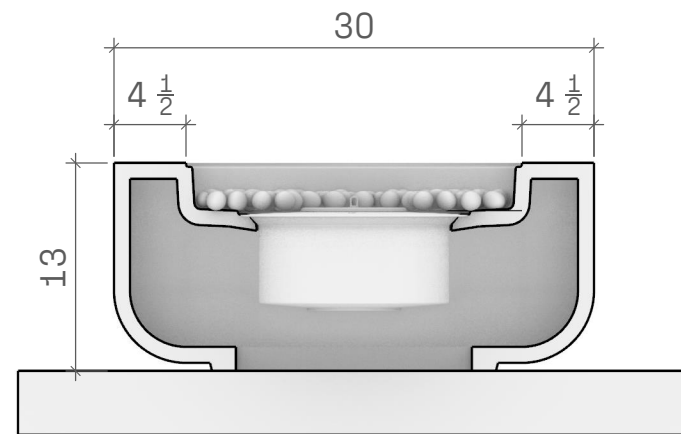

RAIO eco

24 x 13

01 PLAN VIEW
SCALE: 1" = 1' - 0"

02 SIDE SECTION
SCALE: 1" = 1' - 0"

03 PERSPECTIVE VIEW
SCALE: NA

LUMACAST

3261 National Ave
San Diego, CA 92113
t: +1 888 710 1026
www.lumacast.com

PROJECT INFORMATION

PROJECT:
LUMACAST FIRE TABLE
RAIO eco

DESIGNER:
LUMACAST

DRAWING INFORMATION

DRAWING PACKAGE:
2D SHOP DRAWINGS
SHEET CONTENTS:
COVER SHEET

MORE INFORMATION

SCAN TO LEARN MORE

AUTHOR	AUTHOR
EGI	10/23

R1.0

SHEET NO

RAIO eco

30 x 13

01 PLAN VIEW
SCALE: 1" = 1' - 0"

02 SIDE SECTION
SCALE: 1" = 1' - 0"

03 PERSPECTIVE VIEW
SCALE: NA

LUMACAST

3261 National Ave
San Diego, CA 92113
t: +1 888 710 1026
www.lumacast.com

R2.0
SHEET NO

RAIO eco

36 x 13

01 PLAN VIEW
SCALE: 1" = 1' - 0"

02 SIDE SECTION
SCALE: 1" = 1' - 0"

03 PERSPECTIVE VIEW
SCALE: NA

LUMACAST

3261 National Ave
San Diego, CA 92113
t: +1 888 710 1026
www.lumacast.com