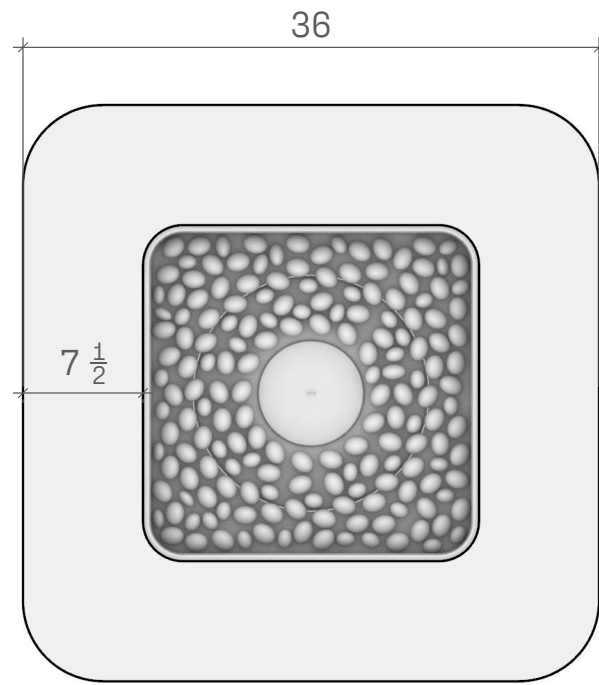

SHEET NO

RAIO eco

30 x 13

01 PLAN VIEW
SCALE: 1" = 1' - 0"

02 SIDE SECTION
SCALE: 1" = 1' - 0"

03 PERSPECTIVE VIEW
SCALE: NA

LUMACAST

3261 National Ave
San Diego, CA 92113
t: +1 888 710 1026
www.lumacast.com

PROJECT INFORMATION

PROJECT:
LUMACAST FIRE TABLE
RAIO eco

DESIGNER:
LUMACAST

DRAWING INFORMATION

DRAWING PACKAGE:
2D SHOP DRAWINGS
SHEET CONTENTS:
COVER SHEET

MORE INFORMATION

SCAN TO LEARN MORE

AUTHOR	AUTHOR
EGI	10/23

R2.0
SHEET NO

RAIO eco

36 x 13

01 PLAN VIEW
SCALE: 1" = 1' - 0"

02 SIDE SECTION
SCALE: 1" = 1' - 0"

03 PERSPECTIVE VIEW
SCALE: NA

LUMACAST

3261 National Ave
San Diego, CA 92113
t: +1 888 710 1026
www.lumacast.com