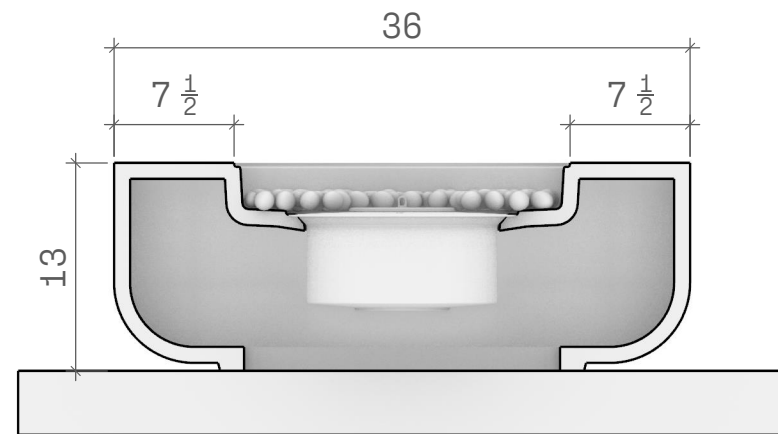

SHEET NO

RAIO eco

30 x 13

01 PLAN VIEW
SCALE: 1" = 1' - 0"

02 SIDE SECTION
SCALE: 1" = 1' - 0"

03 PERSPECTIVE VIEW
SCALE: NA

LUMACAST

3261 National Ave
San Diego, CA 92113
t: +1 888 710 1026
www.lumacast.com

PROJECT INFORMATION

PROJECT:
LUMACAST FIRE TABLE
RAIO eco

DESIGNER:
LUMACAST

DRAWING INFORMATION

DRAWING PACKAGE:
2D SHOP DRAWINGS
SHEET CONTENTS:
COVER SHEET

MORE INFORMATION

SCAN TO LEARN MORE

AUTHOR	AUTHOR
EGI	10/23

R2.0
SHEET NO

RAIO eco

36 x 13

01 PLAN VIEW
SCALE: 1" = 1' - 0"

02 SIDE SECTION
SCALE: 1" = 1' - 0"

03 PERSPECTIVE VIEW
SCALE: NA

LUMACAST

3261 National Ave
San Diego, CA 92113
t: +1 888 710 1026
www.lumacast.com